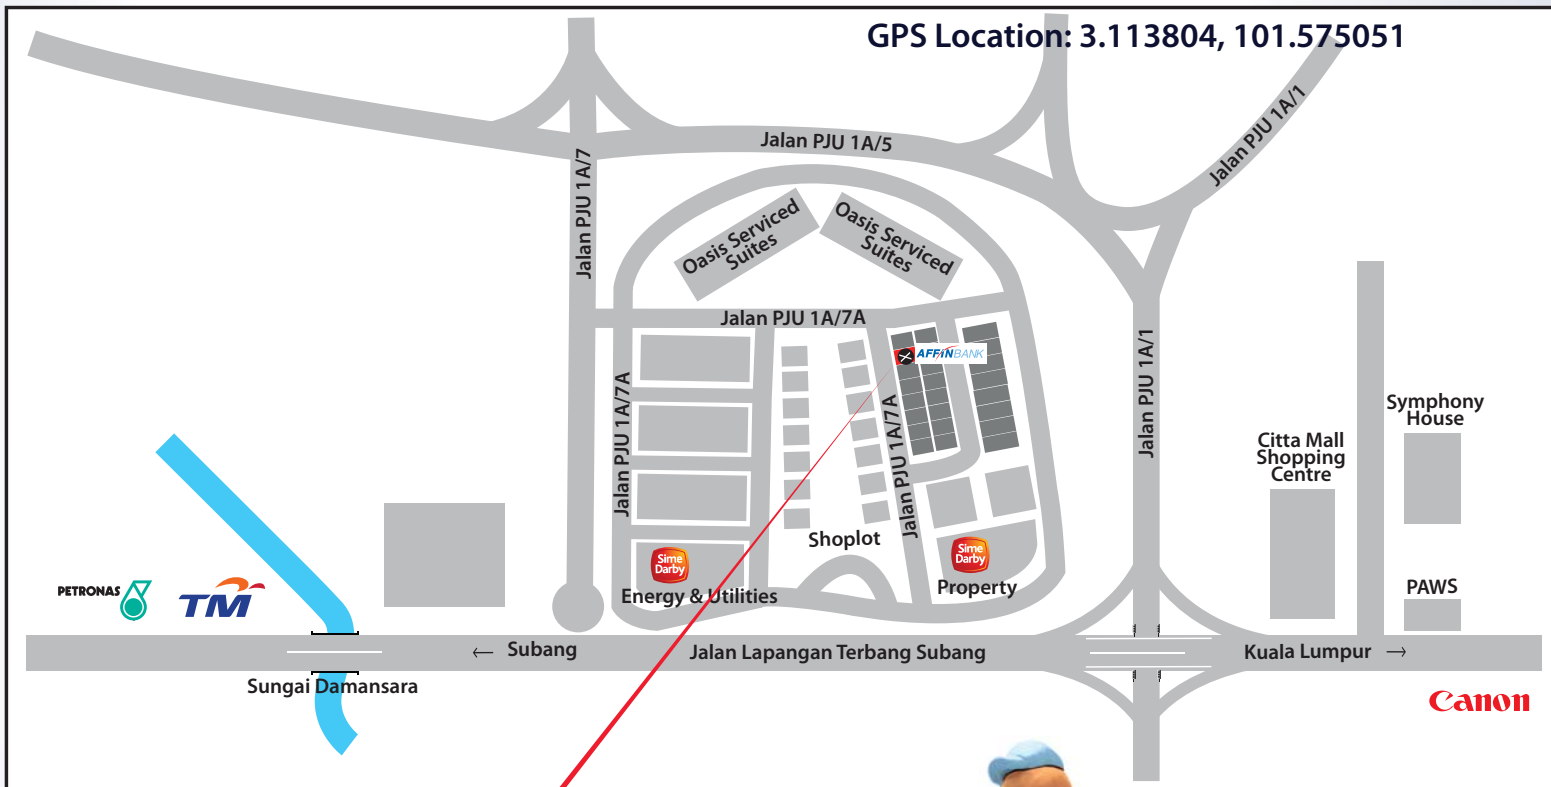

AFFIN BANK

Kelana Jaya

In our efforts to serve you better,
we are **relocating** our **Kelana Jaya** branch...

Effective 8 February 2012

GPS Location: 3.113804, 101.575051

AFFIN BANK

Ara Damansara Branch (Renamed)
Unit B-G-07 & B-G-08, Block B
No. 2, Jalan PJU 1A/7A
Ara Damansara
47301 Petaling Jaya, Selangor
Tel: 03-7847 3177
Fax: 03-7847 2677
Branch Manager: Mohamad A Majeed
Manager Branch Services: Azizan Karia