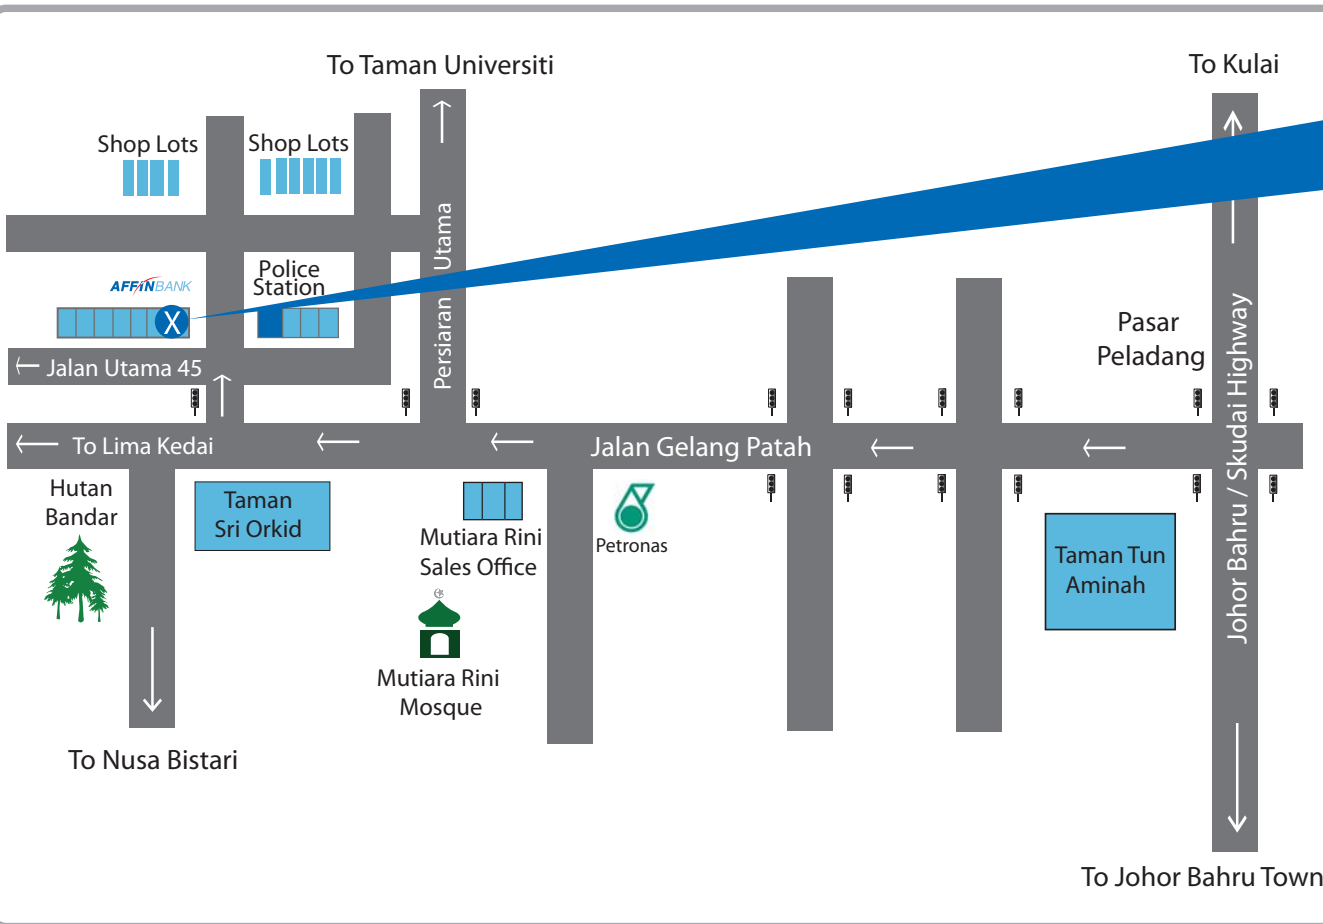

## IN MUTIARA RINI NOW!

**OPENING**  
19 September 2011

Manager Branch Services:  
Razana Ashari @ Abdullah